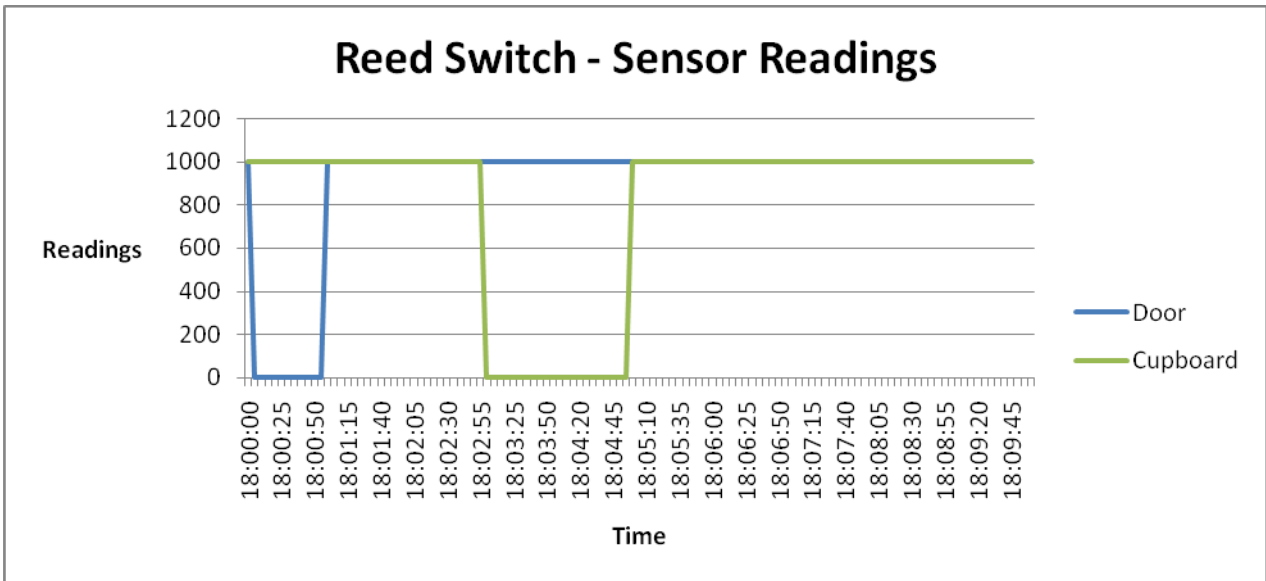

**Appendix A: Sensor Readings and States (Correct Activity Sequence)**

Figure B.1. Sensor Readings – Pressure (FSR)

Figure B.2. Sensor States – Pressure(FSR)

Figure B.3. Sensor Readings – Reed Switch

Figure B.4. Sensor States – Reed Switch