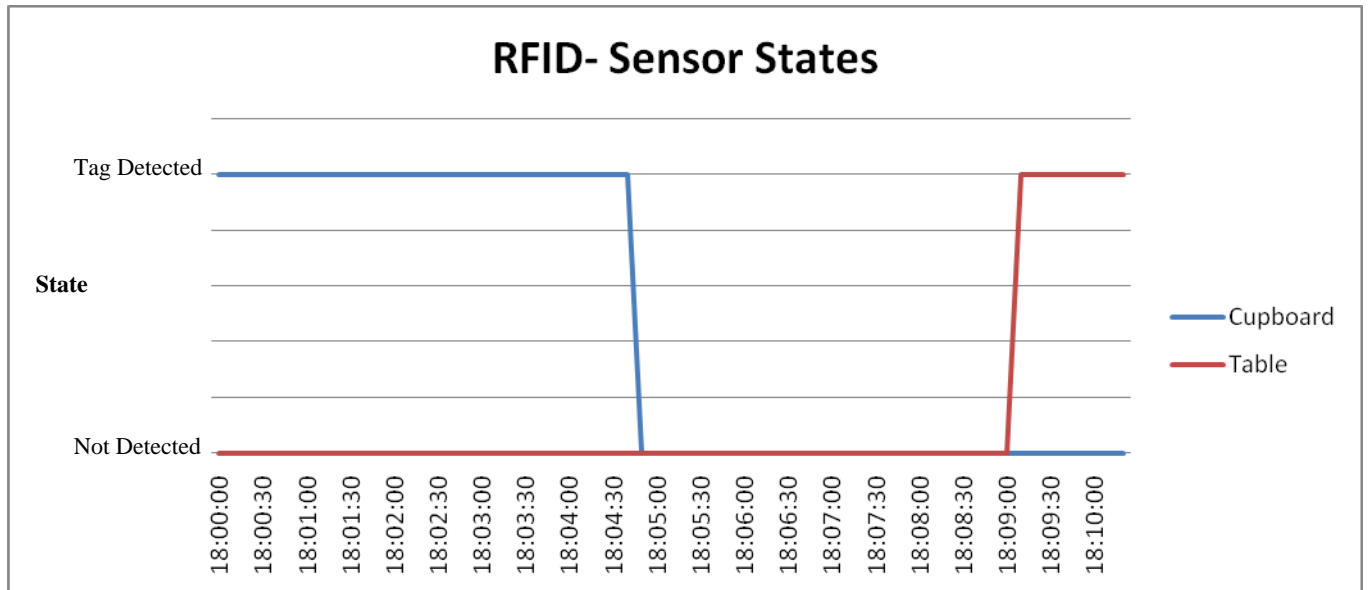

Appendix B: Sensor Readings and States (Erroneous Activity Sequence)

Figure A.1. Sensor Readings – Pressure (FSR)

Figure A.2. Sensor States – Pressure (FSR)

Figure A.3. Sensor Readings – Reed Switch

Figure A.4. Sensor states – Reed Switch

Figure A.5. Sensor Readings - PIR

Figure A.6. Sensor States - PIR

Figure A.7. Sensor States- RFID