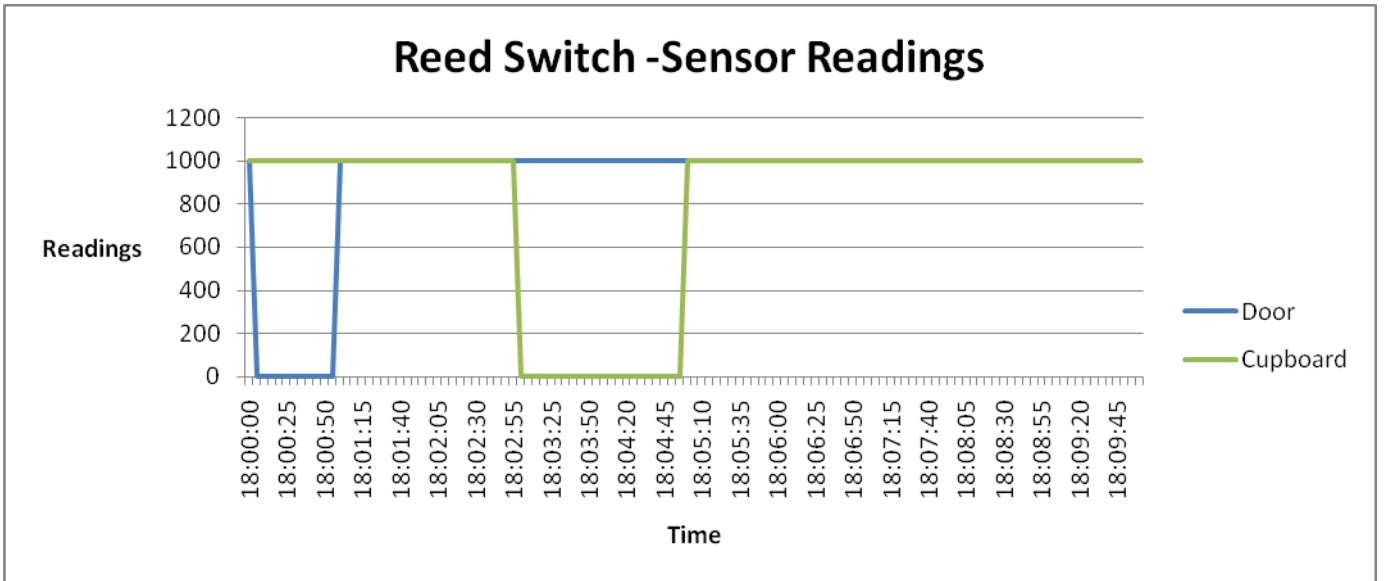

Appendix B: Sensor Readings and States (Erroneous Activity Sequence)

Figure A.1. Sensor Readings – Pressure (FSR)

Figure A.2. Sensor States – Pressure (FSR)

Figure A.3. Sensor Readings – Reed Switch

Figure A.4. Sensor states – Reed Switch