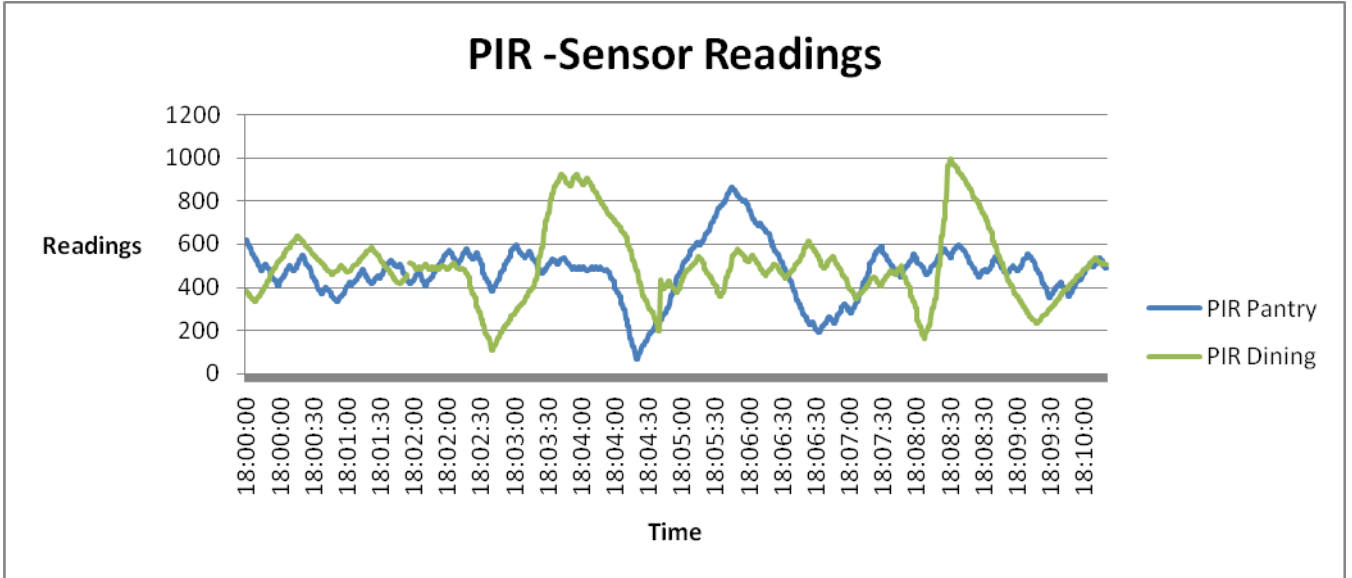

Appendix B: Sensor Readings and States (Erroneous Activity Sequence)

Figure A.1. Sensor Readings – Pressure (FSR)

Figure A.2. Sensor States – Pressure (FSR)

Figure A.3. Sensor Readings – Reed Switch

Figure A.4. Sensor states – Reed Switch