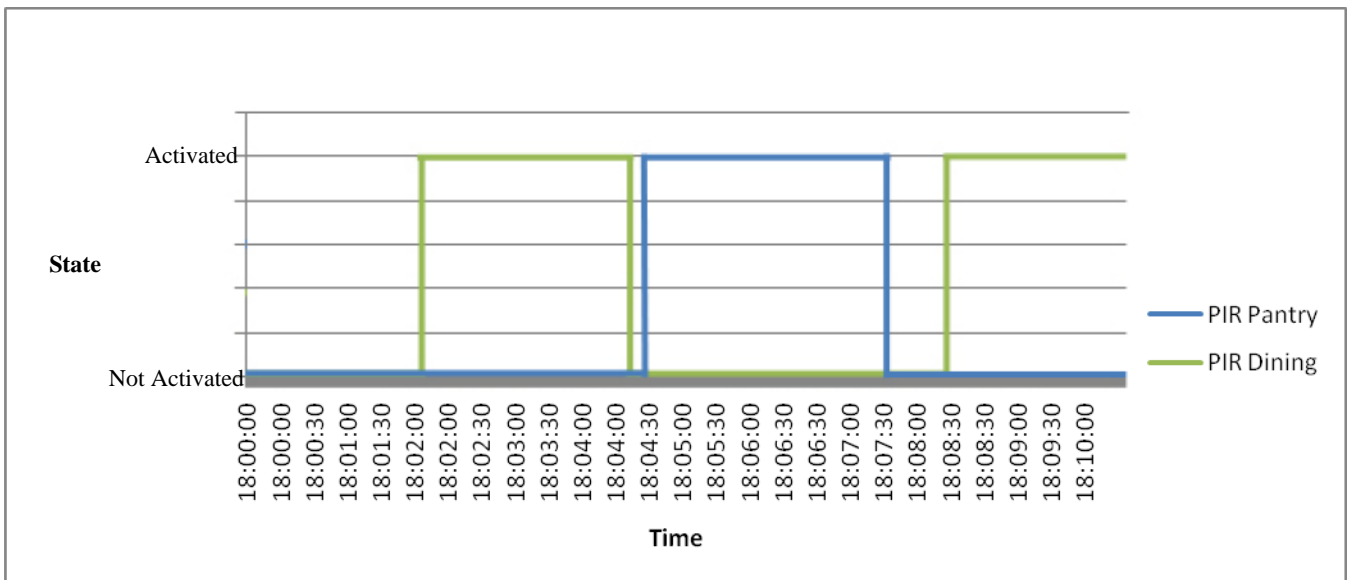

Appendix B: Sensor Readings and States (Erroneous Activity Sequence)

Figure A.1. Sensor Readings – Pressure (FSR)

Figure A.2. Sensor States – Pressure (FSR)

Figure A.3. Sensor Readings – Reed Switch

Figure A.4. Sensor states – Reed Switch

Figure A.5. Sensor Readings - PIR

Figure A.6. Sensor States - PIR

Figure A.7. Sensor States- RFID